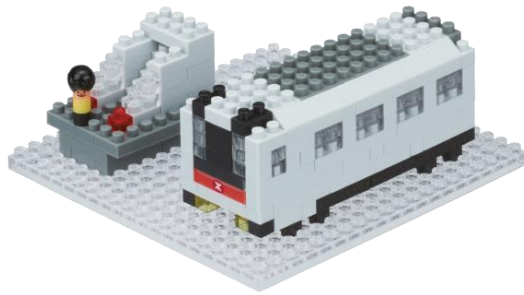

“MTR x nanoblock” 紀念車票套裝  
“MTR x nanoblock” Souvenir Ticket Sets

機場快綫篇  
Airport Express Set  
2/7 – 8/7

190 PCS

難易度  
Level

微型積木組合後包括:

- 機場快綫列車、月台、廣告燈廂、nanoid 及透明底板

After combination, it includes:

- A train of Airport Express, a platform, a light box, a nanoid and a clear base

東鐵綫篇  
East Rail Line Set  
9/7 – 15/7

210 PCS

難易度  
Level

微型積木組合後包括:

東鐵綫列車、月台、升降機、nanoid 及透明底板

After combination, it includes:

- A train of East Rail Line, a platform, a lift, a nanoid and a clear base

港島綫篇  
Island Line Set  
16/7 – 22/7

170 PCS

難易度  
Level

微型積木組合後包括:

- 港島綫列車、月台、扶手電梯、nanoid 及透明底板

After combination, it includes:

- A train of Island Line, a platform, an escalator, a nanoid and a clear base

輕鐵篇  
Light Rail Set  
23/7 – 29/7

190 PCS

難易度  
Level

微型積木組合後包括:

- 輕鐵列車、月台、椅子、nanoid 及透明底板

After combination, it includes:

- A train of Light Rail, a platform, a bench, a nanoid and a clear base

南港島綫特別版  
Special Edition of South Island Line  
2/7 - 29/7