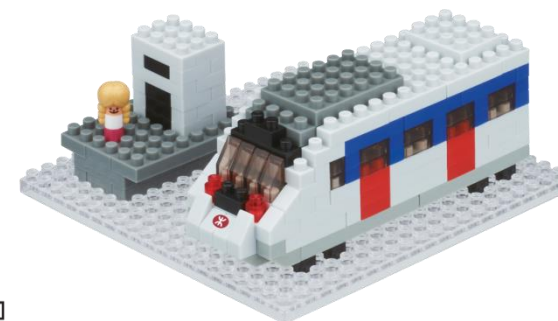

“MTR x nanoblock” 紀念車票套裝  
“MTR x nanoblock” Souvenir Ticket Sets

機場快綫篇  
Airport Express Set  
2/7 – 8/7

190 PCS

難易度  
Level

微型積木組合後包括:

- 機場快綫列車、月台、廣告燈廂、nanoid 及透明底板

After combination, it includes:

- A train of Airport Express, a platform, a light box, a nanoid and a clear base

東鐵綫篇  
East Rail Line Set  
9/7 – 15/7

210 PCS

難易度  
Level

微型積木組合後包括:

東鐵綫列車、月台、升降機、nanoid 及透明底板

After combination, it includes:

- A train of East Rail Line, a platform, a lift, a nanoid and a clear base

港島綫篇  
Island Line Set  
16/7 – 22/7

170 PCS

難易度  
Level

微型積木組合後包括:

- 港島綫列車、月台、扶手電梯、nanoid 及透明底板

After combination, it includes:

- A train of Island Line, a platform, an escalator, a nanoid and a clear base

輕鐵篇  
Light Rail Set  
23/7 – 29/7

190 PCS

難易度  
Level

微型積木組合後包括:

- 輕鐵列車、月台、椅子、nanoid 及透明底板

After combination, it includes:

- A train of Light Rail, a platform, a bench, a nanoid and a clear base

南港島綫特別版  
Special Edition of South Island Line  
2/7 - 29/7