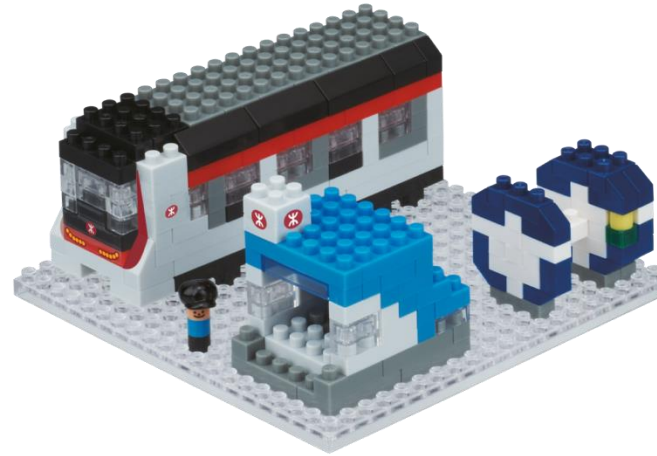

170 PCS

難易度  
Level

微型積木組合後包括:

- 港島綫列車、月台、扶手電梯、nanoid 及透明底板

After combination, it includes:

- A train of Island Line, a platform, an escalator, a nanoid and a clear base

輕鐵篇  
Light Rail Set  
23/7 – 29/7

190 PCS

難易度  
Level

微型積木組合後包括:

- 輕鐵列車、月台、椅子、nanoid 及透明底板

After combination, it includes:

- A train of Light Rail, a platform, a bench, a nanoid and a clear base

南港島綫特別版  
Special Edition of South Island Line  
2/7 - 29/7

270 PCS

難易度 Level  
Level

微型積木組合後包括:

- 南港島綫列車、車站出入口、出入閘機、nanoid 及透明底板

After combination, it includes:

- A train of South Island Line, a station entrance/ exit, an entry/ exit gate, a nanoid and a clear base